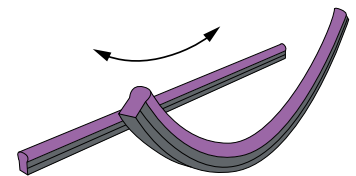

Dimmable

DC

RGB

Colored

3
Year
Warranty

OVERVIEW

This flexible neon contains two light strips of 2835 LEDs for increased luminous output. Light is uniformly emitted through the silicone housing without seeing individual light spots.

FEATURES

- IP67
- Minimum bending radius is 4.7 inches (12 cm)
- Constant voltage and constant current models available
- 32.8ft (10m) for single feed or 49.2ft (15m) for two-end feed

Lateral Bend

Radial Bend

ORDERING INFORMATION

EXAMPLE PN: USL-NW2G-RGBW-CV-24V-EC

USL-NW2G	CCT*	VOLTAGE	CABLE EXTRUSION
27K-CV	2700K, CONSTANT VOLTAGE	24V 24V DC	SC SIDE CABLE EXTRUSION
27K-CC	2700K, CONSTANT CURRENT		BC BOTTOM CABLE EXTRUSION
30K-CV	3000K, CONSTANT VOLTAGE		EC END CABLE EXTRUSION
30K-CC	3000K, CONSTANT CURRENT		
40K-CV	4000K, CONSTANT VOLTAGE		
40K-CC	4000K, CONSTANT CURRENT		
50K-CV	5000K, CONSTANT VOLTAGE		
50K-CC	5000K, CONSTANT CURRENT		
65K-CV	6500K, CONSTANT VOLTAGE		
65K-CC	6500K, CONSTANT CURRENT		
RED-CC	RED, CONSTANT CURRENT		
BLU-CV	BLUE, CONSTANT VOLTAGE		
BLU-CC	BLUE, CONSTANT CURRENT		
GRN-CV	GREEN, CONSTANT VOLTAGE		
GRN-CC	GREEN, CONSTANT CURRENT		
YEL-CC	YELLOW, CONSTANT CURRENT		
RGB-CV	RGB, CONSTANT VOLTAGE		
RGBW-CV	RGBW, CONSTANT VOLTAGE		

SC: SIDE CABLE

BC: BOTTOM CABLE

EC: END CABLE

*Note: Constant voltage not available with red or yellow. Constant current not available with RGB or RGBW.

ACCESSORIES

USL-NW2G-ACC	ACCESSORY
MNT-PC	Transparent polycarbonate mount for interior use
MNT-AL-P-3	Aluminum profile mount for exterior use - 3.3 ft (1m)
MNT-AL-C-2	Aluminum clip mount for exterior use - 2 in (5cm)
MNT-FLX-AL	Flexible aluminum mount