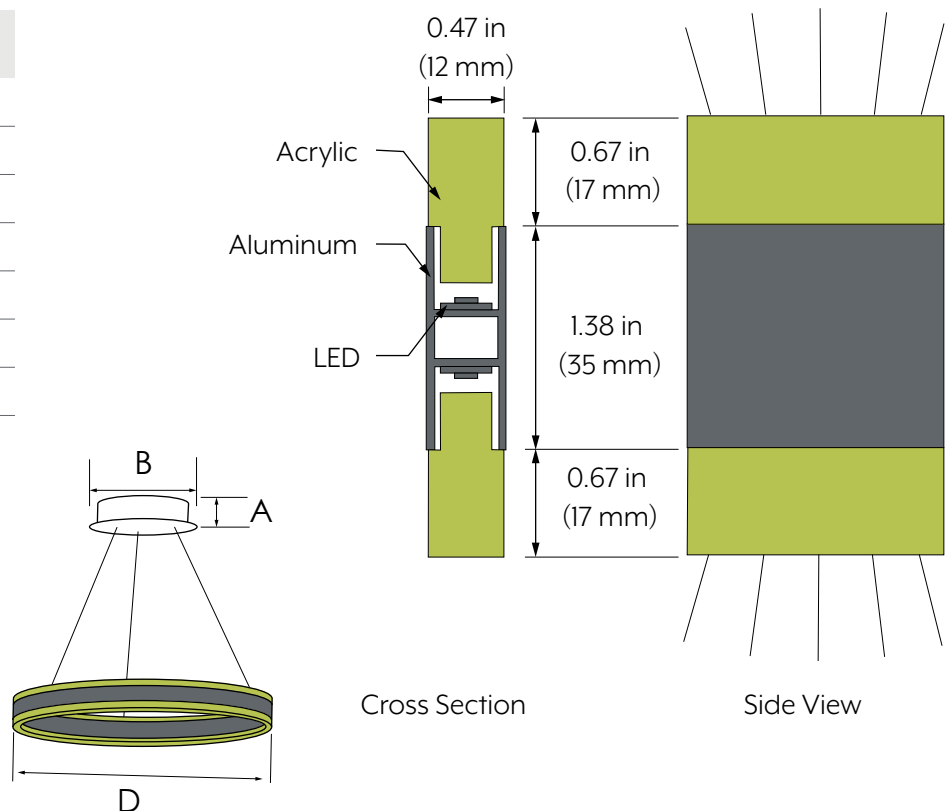

ARCHITECTURAL USL-SPI2C Adley Suspended Pendant

SPECIFICATIONS

MODEL	OPERATION VOLTAGE	OPERATING TEMPERATURE	RATED LIFESPAN	CCT	CRI	EFFICACY
USL-SPI2C	100-277V AC	-40°F – 122°F -40°C – 50°C	50,000 HOURS	3000K-4000K RGBW	80+	75-85 lm/W

MODEL	RING SIZE	POWER (W)	LUMENS (lm) ±10%			EFFICACY (lm/W)
			3000K	4000K	5000K	
USL-SPI2C-16-20W	16	20	1,500	1,600	1,700	75-85
USL-SPI2C-24-30W	24	30	2,350	2,450	2,550	78-85
USL-SPI2C-32-40W	32	40	3,200	3,300	3,400	80-85
USL-SPI2C-40-50W	40	50	4,050	4,150	4,250	81-85
USL-SPI2C-48-60W	48	60	4,900	5,000	5,100	82-85
USL-SPI2C-60-70W	60	70	5,550	5,750	5,950	79-85
USL-SPI2C-72-80W	72	80	6,350	6,550	6,800	79-85

DIMENSIONS

MODEL	D DIAMETER	WEIGHT
USL-SPI2C-16-20W	15.57 in	5.1 lbs
USL-SPI2C-24-30W	23.62 in	6.4 lbs
USL-SPI2C-32-40W	31.50 in	7.7 lbs
USL-SPI2C-40-50W	29.37 in	9.0 lbs
USL-SPI2C-48-60W	47.24 in	10.4 lbs
USL-SPI2C-60-70W	59.06 in	13.0 lbs
USL-SPI2C-72-80W	70.87 in	16.0 lbs

CANOPY	A HEIGHT	B DIAMETER
0-10V, COLOR SELECTABLE	1.97 in	9.8 in
ZIGBEE, DMX	2.76 in	11.81 in

STANDARD MULTI-RING CONFIGURATIONS

SIZE	2 TIERS				3 TIERS				4 TIERS		5 TIERS	
	50W	90W	110W	150W	90W	150W	180W	210W	220W	260W	240W	290W
16	X				X							
24	X				X							
32		X			X	X			X		2	
40		X	X			X	X		X	X	2	2
48			X			X	X	X	X	X	1	2
60				X			X	X	X	X		1
72				X				X		X		