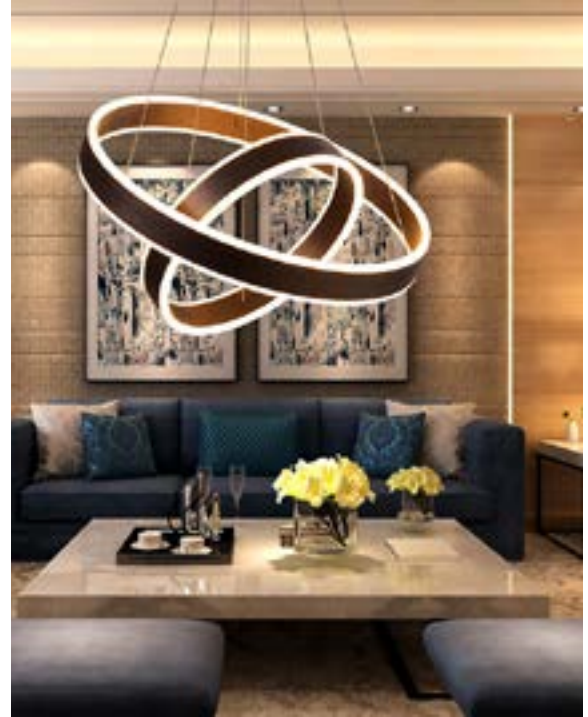

FEATURES

- Up/down light
- Circular shape
- 360° beam angle
- 0-10V dimming
- DMX and Zigbee controls

ORDERING INFORMATION

EXAMPLE PN: USL-SPI2C-16-20W-DMX-RGB30-DB

USL-SPI2C	SIZE / POWER	CONTROLS	CCT/COLOR	FINISH*
	16-20W 16" 20W	10V 0-10V	CS COLOR-SELECTABLE 3000K/3500K/4000K	BK BLACK
	24-30W 24" 30W	DMX DMX		GW GLOSSY WHITE
	32-40W 32" 40W	ZB ZIGBEE	CT COLOR-TUNABLE 3000K-4000K	SV SILVER
	40-50W 40" 50W		RGB30 RGBW WITH 3000K	DB BRONZE
	48-60W 48" 60W		RGB40 RGBW WITH 4000K	
	60-70W 60" 70W			
	72-80W 72" 80W			

*Note: Black, glossy white, silver, and bronze are standard colors. Additional premium colors available.

STANDARD COLORS

DB BRONZE
SV SILVER
BK BLACK
GW GLOSSY WHITE

PREMIUM COLORS

SW SATIN WHITE
GB GLOSSY BLACK
GH CHROME
BR BRASS
BG BEIGE
BL BLUE
PR PURPLE
VT VIOLET
PK PINK
RD RED
OR ORANGE
YL YELLOW