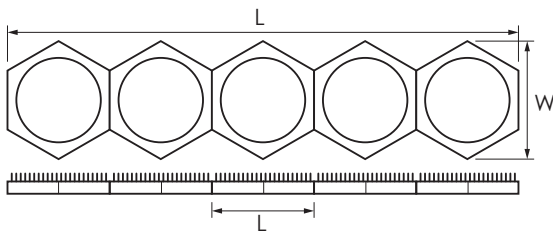

## FEATURES

- IP66
- Efficacy: 2.3 umol/J
- Average PPF: 900umol/m<sup>2</sup>/S
- Mounting height 2 feet above canopy
- 600W LED replaces 1,000W HPS
- Coverage area: 4x4 feet
- Uniform light intensity

## DIMENSIONS\*

PORTION	L	W	H	WEIGHT
<b>1 MODULE: 60W</b>	8 in 203 mm	8.9 in 225 mm	2.75 in 70 mm	2.98 lb 1.4 kg
<b>HALF FIXTURE: 300W</b>	40 in 1016 mm	8.9 in 225 mm	2.75 in 70 mm	15.2 lb 6.9 kg
<b>FULL FIXTURE: 600W</b>	40 in 1016 mm	2x 8.9 in 2x 225 mm	2.75 in 70 mm	30.2 lb 13.7 kg

Note: Dimensions assume a continuous line of 1x4 or 2x4. Due to the modular nature, additional configurations are available and will affect overall dimensions.