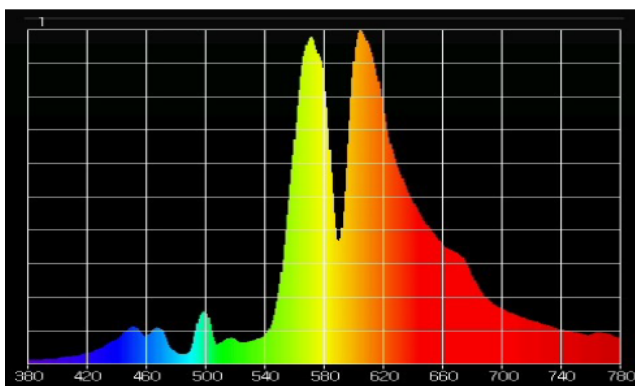

LIGHT SPECTRUM

HPS GROW LIGHT