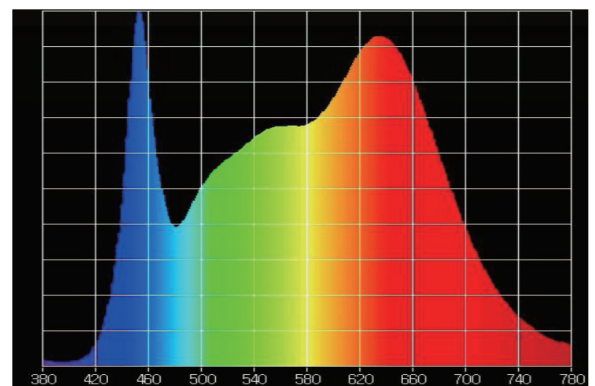

LED GROW LIGHT