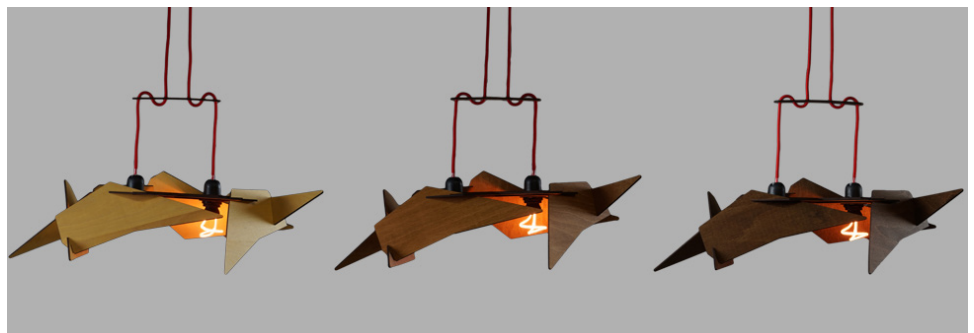

COLOBUS

USL-WF3LCL - WOOD COLOR

- **AL** AUTUMN LEAVES
- **WS** WARM SUMMER
- **DF** DARK FOREST

L	W	H
27.55	16.53	11.81