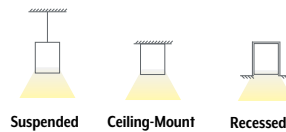

INTERIOR USL-ML3Q Moon Light

PROJECT		TYPE		DATE	
---------	--	------	--	------	--

OVERVIEW

This drum light can be mounted as a pendant, recessed, or surface mount. The standard model is available in down light only, but an up/down model is available to remove the dark spot in the ceiling above large suspended fixtures.

FEATURES

- IP20
- Recessed, pendant, or surface mounting
- 120° beam
- Up/down models available

PENDANT (DOWN)

FLUSH (UP/DOWN)

RECESSED (NO TRIM)

RECESSED (WITH TRIM)

ORDERING INFORMATION

EXAMPLE PN: USL-ML3Q-36-90W-PD-30K