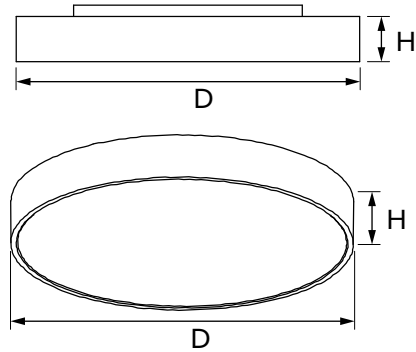

[1] Note: recessed fixture with trim is not available in 15W

[2] Dimensions listed here are nominal. Actual size varies based on mounting option.

INTERIOR USL-ML3Q Moon Light

SPECIFICATIONS

MODEL	OPERATION VOLTAGE	OPERATING TEMPERATURE	RATED LIFESPAN	CCT	CRI	EFFICACY
USL-ML3Q	120-277V	-4°F – 104°F -20°C – 40°C	50,000 HOURS	3000K 4000K, 6500K	80+	85 lm/W

DIMENSIONS

MODEL	POWER (DOWN)	POWER (UP/DOWN)	PENDANT	
			D DIAMETER	H HEIGHT
USL-ML3Q-12	15W	NA	11.8 in 300 mm	1.77 in 45 mm
USL-ML3Q-16	20W	NA	15.8 in 400 mm	
USL-ML3Q-20	25W	40W	18.9 in 480 mm	3.14 in 80 mm
USL-ML3Q-24	40W	65W	23.6 in 600 mm	
USL-ML3Q-36	90W	120W	35.4 in 900 mm	
USL-ML3Q-48	180W	220W	47.3 in 1200 mm	

INTERIOR USL-ML3Q Moon Light

DIMENSIONS

MODEL	POWER (DOWN)	POWER (UP/DOWN)	FLUSH	
			D DIAMETER	H HEIGHT
USL-ML3Q-12	15W	NA	11.8 in 300 mm	2.56 in 65 mm
USL-ML3Q-16	20W	NA	15.8 in 400 mm	
USL-ML3Q-20	25W	40W	18.9 in 480 mm	3.74 in 95 mm
USL-ML3Q-24	40W	65W	23.6 in 600 mm	
USL-ML3Q-36	90W	120W	35.4 in 900 mm	
USL-ML3Q-48	180W	220W	47.3 in 1200 mm	

DIMENSIONS

MODEL	POWER (DOWN)	RECESSED (TRIM)		RECESSED (TRIMLESS)	
		D DIAMETER	H HEIGHT	D DIAMETER	H HEIGHT
USL-ML3Q-12	15W	NA	NA	12.6 in 320mm	1.77 in 45 mm
USL-ML3Q-16	20W	16.9 in 430 mm	1.77 in 45 mm	16.5 in 420 mm	
USL-ML3Q-20	25W	20.1 in 510 mm	3.14 in 80 mm	19.7 in 500 mm	3.14 in 80 mm
USL-ML3Q-24	40W	24.8 in 630 mm		24.4 in 620 mm	
USL-ML3Q-36	90W	36.6 in 930 mm		36.2 in 920 mm	
USL-ML3Q-48	180W	48.9 in 1230 mm		48.0 in 1220 mm	