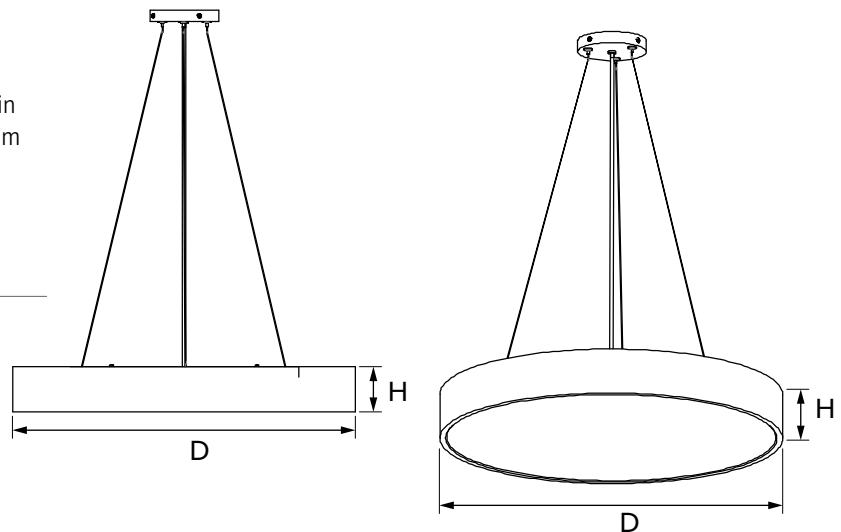

[1] Note: recessed fixture with trim is not available in 15W

[2] Dimensions listed here are nominal. Actual size varies based on mounting option.

INTERIOR USL-ML3Q Moon Light

SPECIFICATIONS

MODEL	OPERATION VOLTAGE	OPERATING TEMPERATURE	RATED LIFESPAN	CCT	CRI	EFFICACY
USL-ML3Q	120-277V	-4°F – 104°F -20°C – 40°C	50,000 HOURS	3000K 4000K, 6500K	80+	85 lm/W

DIMENSIONS

MODEL	POWER (DOWN)	POWER (UP/DOWN)	PENDANT	
			D DIAMETER	H HEIGHT
USL-ML3Q-12	15W	NA	11.8 in 300 mm	1.77 in 45 mm
USL-ML3Q-16	20W	NA	15.8 in 400 mm	
USL-ML3Q-20	25W	40W	18.9 in 480 mm	3.14 in 80 mm
USL-ML3Q-24	40W	65W	23.6 in 600 mm	
USL-ML3Q-36	90W	120W	35.4 in 900 mm	
USL-ML3Q-48	180W	220W	47.3 in 1200 mm	

INTERIOR USL-ML3Q Moon Light

DIMENSIONS

MODEL	POWER (DOWN)	POWER (UP/DOWN)	FLUSH	
			D DIAMETER	H HEIGHT
USL-ML3Q-12	15W	NA	11.8 in 300 mm	2.56 in 65 mm
USL-ML3Q-16	20W	NA	15.8 in 400 mm	
USL-ML3Q-20	25W	40W	18.9 in 480 mm	3.74 in 95 mm
USL-ML3Q-24	40W	65W	23.6 in 600 mm	
USL-ML3Q-36	90W	120W	35.4 in 900 mm	
USL-ML3Q-48	180W	220W	47.3 in 1200 mm	

DIMENSIONS

MODEL	POWER (DOWN)	RECESSED (TRIM)		RECESSED (TRIMLESS)	
		D DIAMETER	H HEIGHT	D DIAMETER	H HEIGHT
USL-ML3Q-12	15W	NA	NA	12.6 in 320mm	1.77 in 45 mm
USL-ML3Q-16	20W	16.9 in 430 mm	1.77 in 45 mm	16.5 in 420 mm	
USL-ML3Q-20	25W	20.1 in 510 mm	3.14 in 80 mm	19.7 in 500 mm	3.14 in 80 mm
USL-ML3Q-24	40W	24.8 in 630 mm		24.4 in 620 mm	
USL-ML3Q-36	90W	36.6 in 930 mm		36.2 in 920 mm	
USL-ML3Q-48	180W	48.9 in 1230 mm		48.0 in 1220 mm	