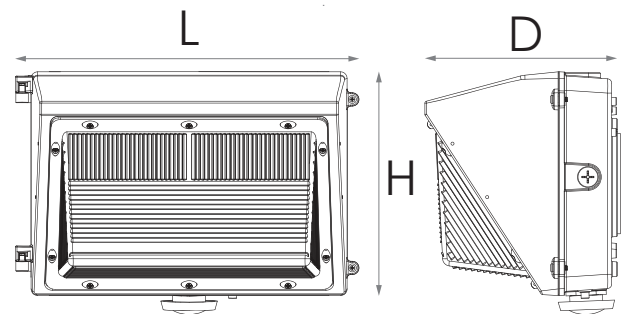

# EXTERIOR USL-WPC1A Classic Wall Pack

## DIMENSIONS

MODEL	L LENGTH	D DEPTH	H HEIGHT
<b>30-75W</b>	14.21 in 361 mm	7.4 in 188 mm	9.25 in 235 mm
<b>90-145W</b>	18 in 457 mm	8.75 in 222 mm	9.75 in 248 mm