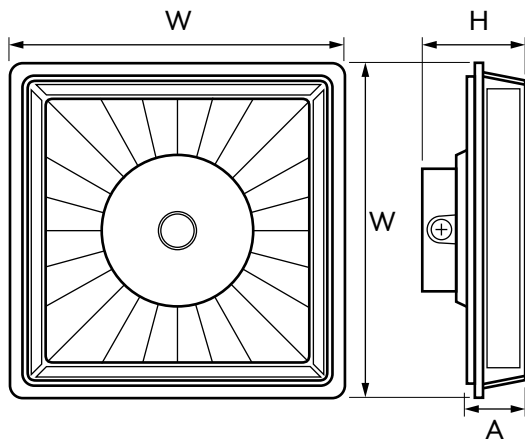

EXTERIOR USL-CNS1B Shallow Canopy Light

SPECIFICATIONS

MODEL	OPERATION VOLTAGE	OPERATING TEMPERATURE	RATED LIFESPAN	CCT	CRI	EFFICACY
USL-CNS1B	120-277V AC	-22°F – 113°F -30°C – 45°C	50,000 HOURS	4000K, 5000K	80+	105-119 lm/W

MODEL	POWER (W)	REPLACES MH	LUMENS (lm) ±10%		EFFICACY (lm/W)
			4000K	5000K	
USL-CNS1B-45W	45	100-150W	5,200	5,375	116-119
USL-CNS1B-70W	70	150-200W	7,375	7,800	105-111

DIMENSIONS

MODEL	W WIDTH	H HEIGHT	A HEIGHT	WEIGHT
ALL	14 in 355 mm	4.3 in 109 mm	2.6 in 65 mm	9.3 lb 4.2 kg